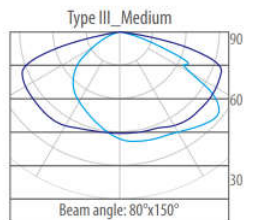

LIGHT DISTRIBUTION CURVE AND AVERAGE E(LX) FIGURE

Ratio of Mounting Height (of luminaries) to distance (between poles): 4:1
Designed to meet luminance and illuminance requirements for local to major roadway / street classifications.

OUTLINE DRAWING(MM)

SPECIFICATIONS

| | | |
|-----------------------------|-------------|----------------------------|
| Operating temperature range | | -30°C to +45°C |
| Driver Vender | | Philips |
| LED Vender | | Philips |
| Smart control options | | Photo cell / 1-10V dimming |
| Material | Structure | Die casting ADC12 |
| | Rim finish: | Powder coated |
| | Lens: | Polycarbonate |
| Color | | Gray |
| IP grade | | IP65 |
| IES/LDT file | | Available |